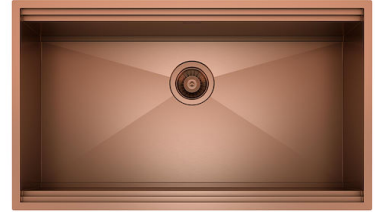

Leonardo Black grid

Accessories

Code: 8100 612

DETAILS

Material Foster Black Composit

Sink accessories Grill

Dimensions 39,3x39,6 cm
15 1/2"x15 9/16"

Notes: Two grids 8100 612 are necessary to fully cover the bottom of the sink, as shown in the drawing. The SKU 8100 612 corresponds to only one grid. Suitable only for 1014 Leonardo sinks (all versions)

TECHNICAL DATA

Two grids 8100 612 are necessary to fully cover the bottom of the sink.
The SKU 8100 612 corresponds to only one grid.

RECOMMENDED PAIRINGS

Sink Leonardo 33" x 20" – U/M
1014 660

**Sink Leonardo 33" x 20" – U/M - AISI
316**
1014 310

**Sink Leonardo Copper 33" x 20" –
U/M**
1014 668

Sink Leonardo Gold 33" x 20" – U/M
1014 669

**Sink Leonardo Gun Metal 1B 33" –
UM**
1014 666