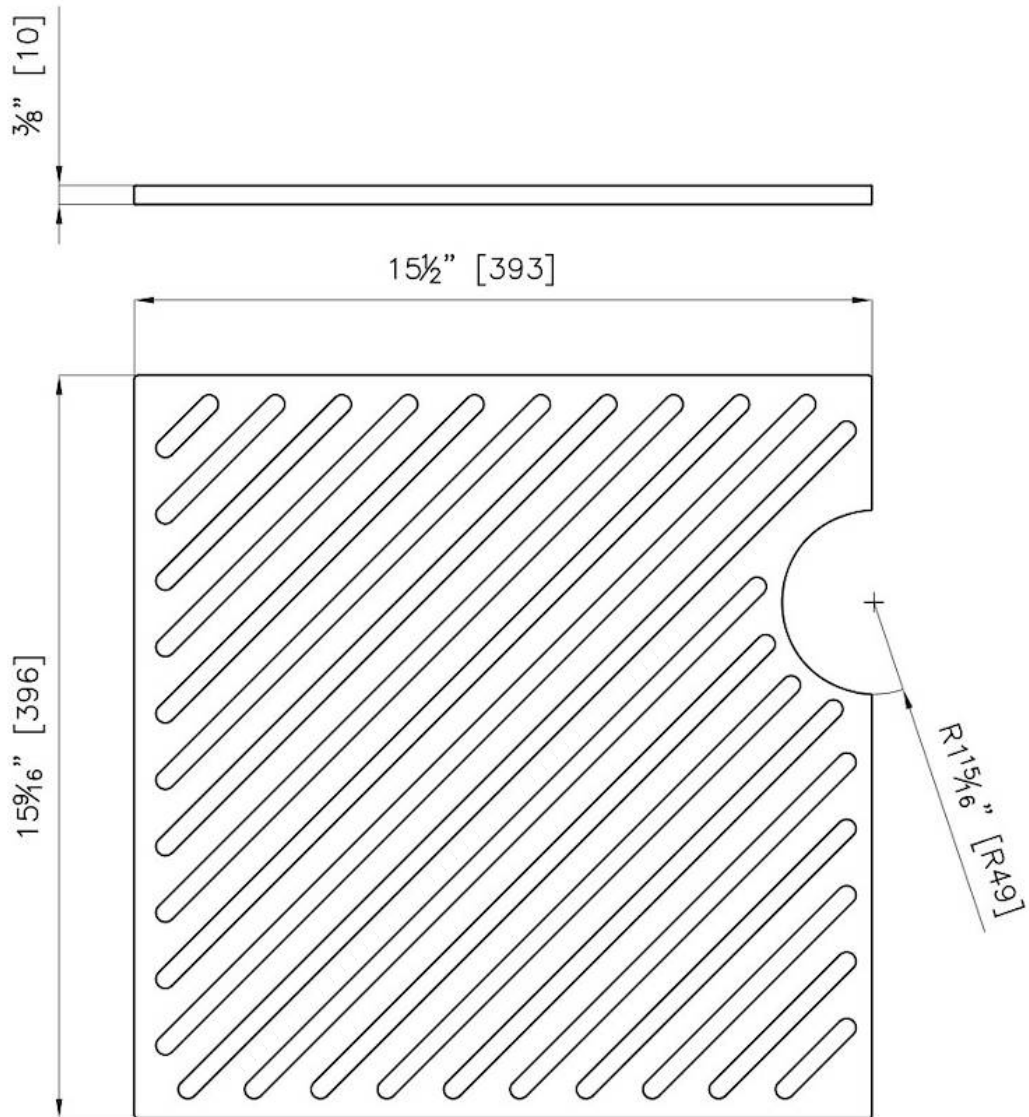

Leonardo Black grid

Accessories

Code: 8100 612

DETAILS

Material Foster Black Composit

Sink accessories Grill

Dimensions 39,3x39,6 cm
15 1/2"x15 9/16"

Notes: Two grids 8100 612 are necessary to fully cover the bottom of the sink, as shown in the drawing. The SKU 8100 612 corresponds to only one grid. Suitable only for 1014 Leonardo sinks (all versions)

TECHNICAL DATA

Two grids 8100 612 are necessary to fully cover the bottom of the sink.
The SKU 8100 612 corresponds to only one grid.

RECOMMENDED PAIRINGS

Sink Leonardo 33" x 20" – U/M
1014 660

**Sink Leonardo 33" x 20" – U/M - AISI
316**
1014 310

**Sink Leonardo Copper 33" x 20" –
U/M**
1014 668

Sink Leonardo Gold 33" x 20" – U/M
1014 669

**Sink Leonardo Gun Metal 1B 33" –
UM**
1014 666